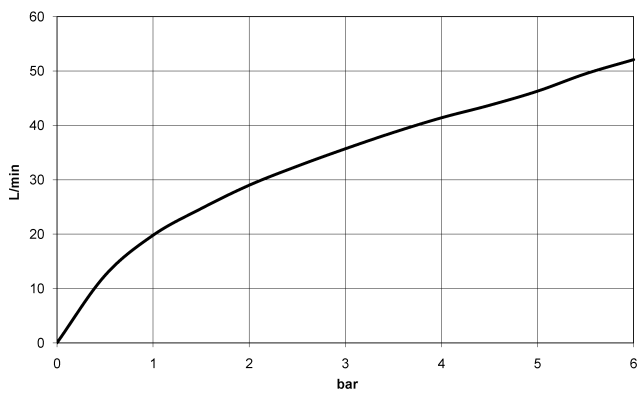

36 200 361

- rotary diverter
- rosette Ø 60 mm
- NEUTRAL porcelain insert

	Chrome	36 200 361-00
	Brushed Platinum	36 200 361-06
	Platinum	36 200 361-08
	Durabass (23kt Gold)	36 200 361-09
	Brushed Durabass (23kt Gold)	36 200 361-28
	Brushed Dark Platinum	36 200 361-99

Required miscellaneous

- Concealed two-way diverter -** 35 202 970 90
- max. recess depth 155 mm
 - min. recess depth 85 mm

36 200 361

mm [inches]

Flow rate chart

Certificates

LGA_38379.

WRAS_2307045.